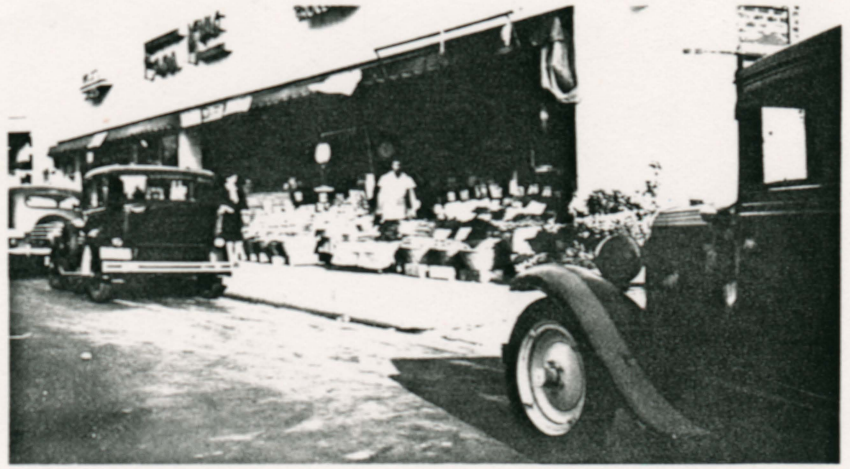

1944

EMI FAMILY PHOTO

FRONT ROW - KATHY, DAD
WITH ERIK, MOM WITH GRANT,
SISTER ALICE

BACK ROW - BROTHER ART,
HIS WIFE SUSIE, SISTER KADRU,
FRANK'S WIFE AMY, FRANK

1943

FRANK AT HEART MT.
CONC. CAMP.

1945

MOM WITH GRANT
& SOME FRIENDS
HEART MT. CONCENT. CAMP